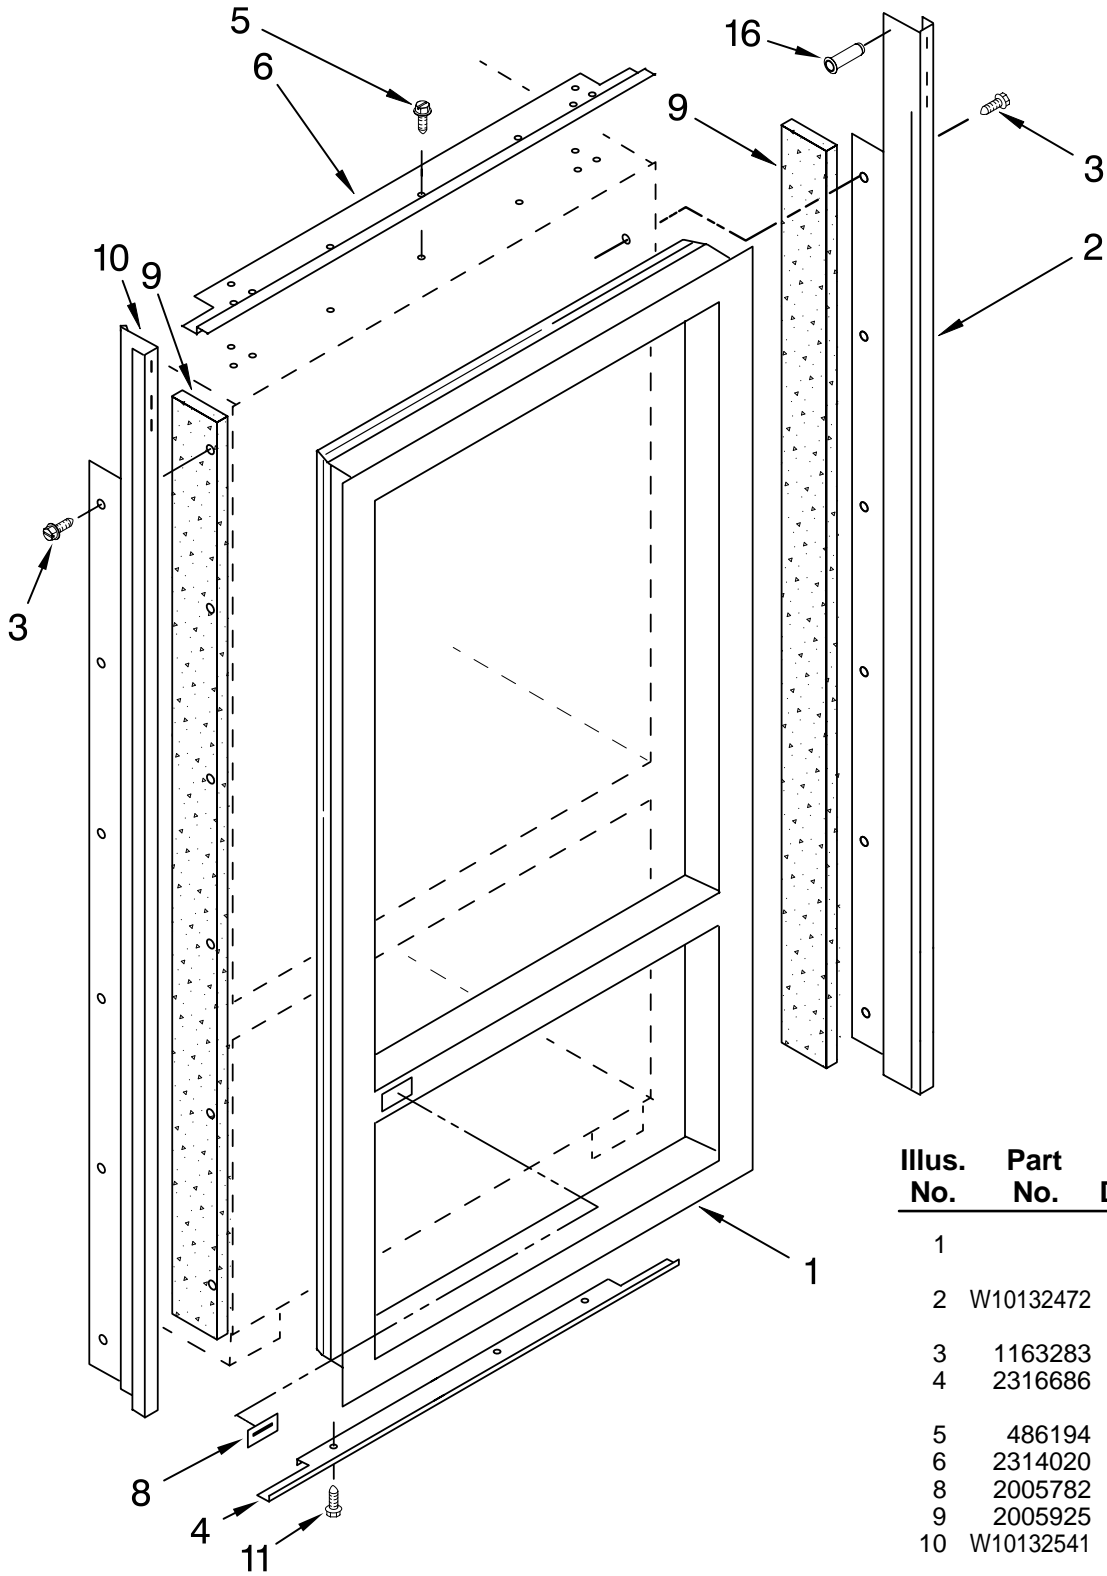

CABINET AND BREAKER TRIM PARTS

For Model: KBLC36FTS00

(Stainless Steel)

Illus. No.	Part No.	DESCRIPTION
1		Breaker, Trim (Not Serviced)
2	W10132472	Cabinet Trim, Right Side
3	1163283	Screw
4	2316686	Cabinet Trim, Bottom
5	486194	Screw
6	2314020	Cabinet Trim, Top
8	2005782	Cover, Hinge
9	2005925	Seal-Trim, Side
10	W10132541	Cabinet Trim, Left Side
11	489464	Screw, 8-18 x 1/2
16	W10121451	Nutsert (4)

FOR ORDERING INFORMATION REFER TO PARTS PRICE LIST